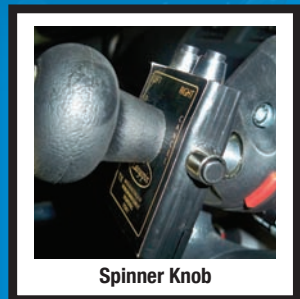

Keeping you moving!

Providing driving aids for the disabled.

C Goodall Engineering is Adelaide's Specialist in the manufacturing and installation of Hand Controls and driving aids for the disabled.

Installations are to SA Department of Transport standards. All our hand control systems are knee air bag compliant and are fitted with stainless steel heavy duty cabling.