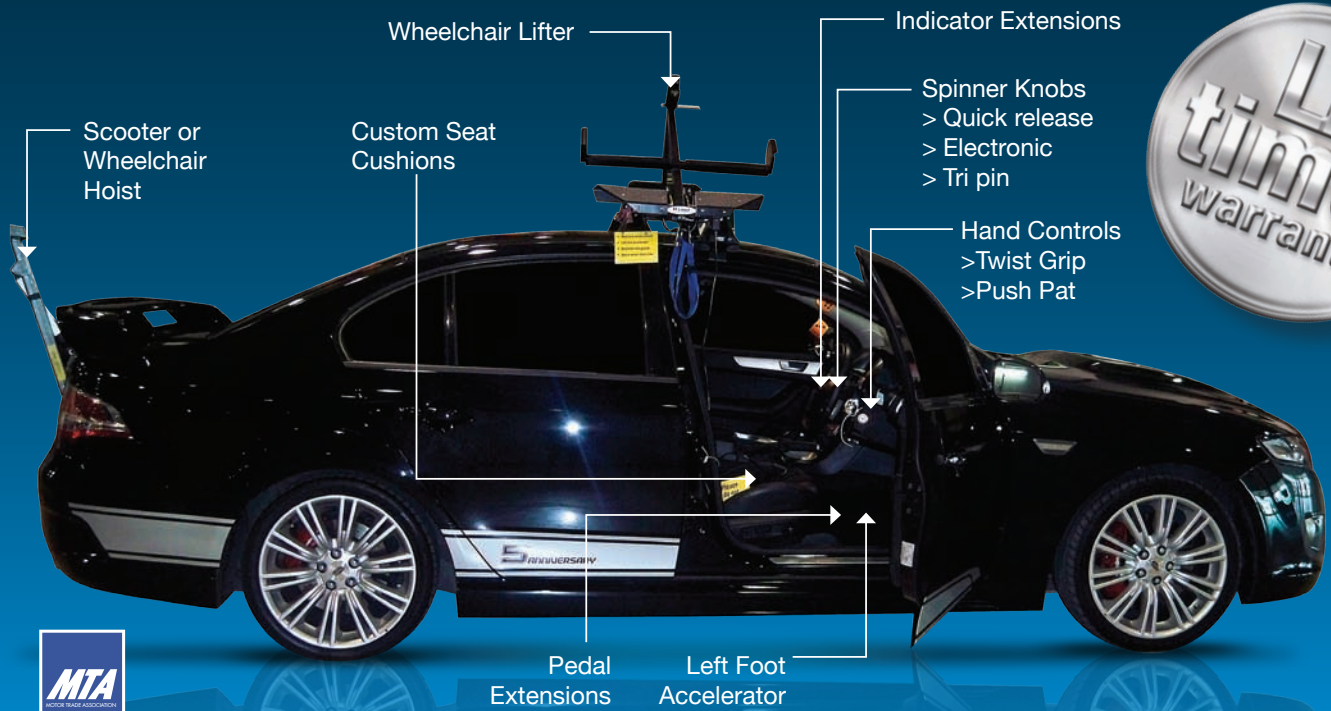

Keeping you moving!

Providing driving aids for the disabled.

C Goodall Engineering is Adelaide's Specialist in the manufacturing and installation of Hand Controls and driving aids for the disabled.

Installations are to SA Department of Transport standards. All our hand control systems are knee air bag compliant and are fitted with stainless steel heavy duty cabling.

We can fit out your van with a chair lift, your vehicle with custom aids, and get you back on your bike with an electronic shifter and stand. What ever your needs are, we can help.

We provide quality and personal service. Providing customers with peace of mind and a 'Lifetime Warranty' on all installations*. **Keeping you moving!**