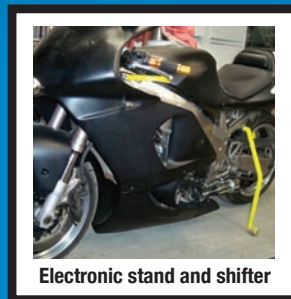

Keeping you moving!

Providing driving aids for the disabled.

C Goodall Engineering is Adelaide's Specialist in the manufacturing and installation of Hand Controls and driving aids for the disabled.

Installations are to SA Department of Transport standards. All our hand control systems are knee air bag compliant and are fitted with stainless steel heavy duty cabling.