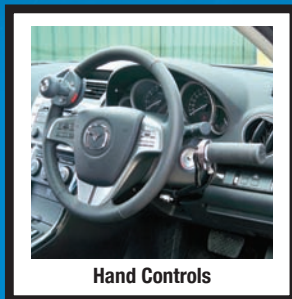

Keeping you moving!

Providing driving aids for the disabled.

C Goodall Engineering is Adelaide's Specialist in the manufacturing and installation of Hand Controls and driving aids for the disabled.

Installations are to SA Department of Transport standards. All our hand control systems are knee air bag compliant and are fitted with stainless steel heavy duty cabling.

We can fit out your van with a chair lift, your vehicle with custom aids, and get you back on your bike with an electronic shifter and stand. What ever your needs are, we can help.

We provide quality and personal service. Providing customers with peace of mind and a 'Lifetime Warranty' on all installations*. **Keeping you moving!**