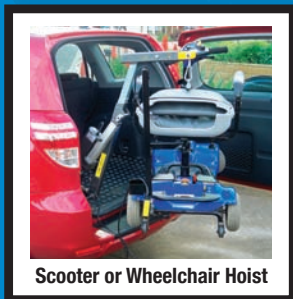

Keeping you moving!

Providing driving aids for the disabled.

C Goodall Engineering is Adelaide's Specialist in the manufacturing and installation of Hand Controls and driving aids for the disabled.

Installations are to SA Department of Transport standards. All our hand control systems are knee air bag compliant and are fitted with stainless steel heavy duty cabling.

We can fit out your van with a chair lift, your vehicle with custom aids, and get you back on your bike with an electronic shifter and stand. What ever your needs are, we can help.

We provide quality and personal service. Providing customers with peace of mind and a 'Lifetime Warranty' on all installations*. **Keeping you moving!**