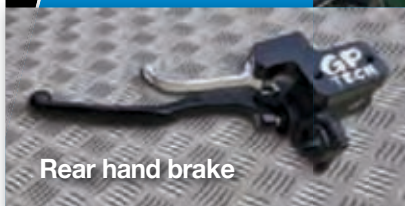

cgoodallengineering

VEHICLE MODIFICATIONS & DRIVING AIDS

Motorcycle Modifications

Systems to suit any situations.
Electronic gear shift systems, thumb
and hand rear brake conversions and
electronic stands.

All designed to get you back on the
bike and back on the road.

They can be fitted to most motorised
vehicles like motorcycles, trikes,
quad bikes,
tractors and
more.

Electronic shifter

Rear hand brake

**Call us
for a quote**