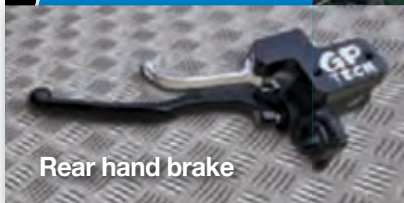

# Motorcycle Modifications

Systems to suit any situations.  
Electronic gear shift systems, thumb  
and hand rear brake conversions and  
electronic stands.

All designed to get you back on the  
bike and back on the road.

They can be fitted to most motorised  
vehicles like motorcycles, trikes,  
quad bikes,  
tractors and  
more.

Rear hand brake

**Call us  
for a quote**

Electronic shifter

10 Hughes Court Walkley Heights SA 5098